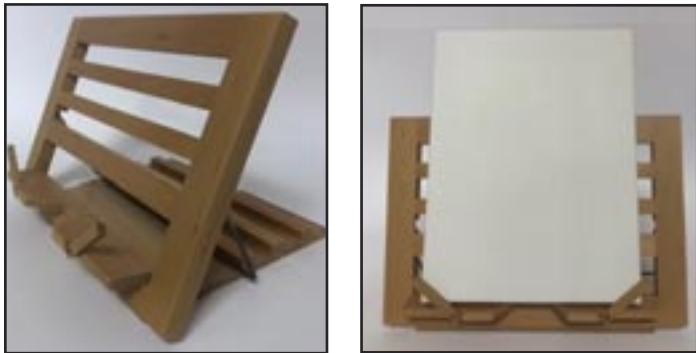

SALE! Holiday Special \$25.95

Table Top - Designer Easel & Book Stand THE NAPA

Hand finished Beechwood Easel, displays paintings, books and panels. Fold-out tray has picture or page holders. Beautiful addition to your living room! Flattens completely for travel or storage. Measures 12" x 10".