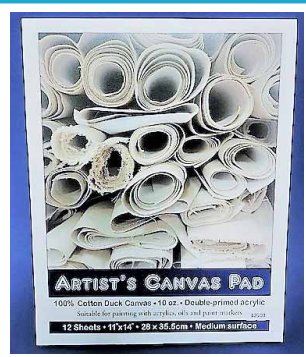

### H-Frame Tabletop Easel

- Polished Beechwood
  - Use for painting and at home display
  - Holds up to 36" canvas
- Base is 18"x18"

**On Sale! \$148.00**

### CANVAS PAD

Acrylics • Oils  
Pigment Sticks  
Markers

- 12 sheets • 11" x 14"
  - 100% Cotton Duck
  - Medium Surface
  - Double-primed • 10oz.
- \$25.00 each**

## LIGHTWEIGHT ALUMINUM EASELS

WORK • TRAVEL • DISPLAY

Adjustable height  
Compact carrying case  
Telescoping legs allow work on the table top or full height

**49.80 to 79.20**